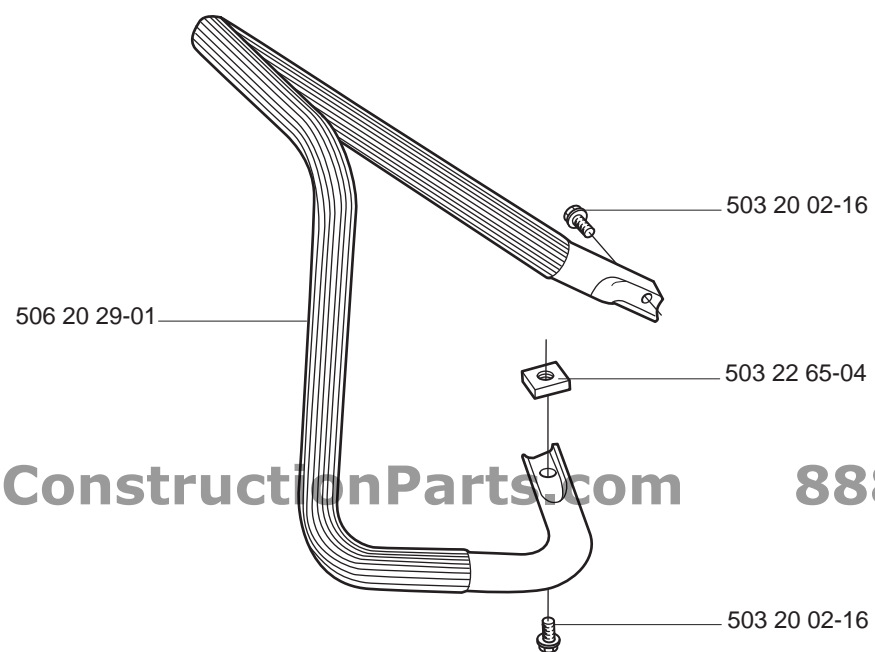

A *compl 506 03 06-02

ConstructionParts.com

888-634-4289

ConstructionParts.com

ConstructionParts.com

888-634-4289

506 03 46-45 Ø 20,0

506 03 46-46 Ø 1"

compl 506 13 83-01 16"

B

ConstructionParts.com

888-634-4289

ConstructionParts.com

ConstructionParts.com

888-634-4289

D

ConstructionParts.com

888-634-4289

E K2500 RAIL
compl 506 23 08-01

ConstructionParts.com

F Accessories
Zubehöre
Accessoires
Acessorios
Tillbehör

ConstructionParts.com

888-634-4289

G Wet cutting kit
*compl 506 32 89-03

506 29 88-01

*506 32 87-01

*B

ConstructionParts.com

*506 29 56-01 (x2)

C

Product	A (mm)	B (mm)	C (mm)
K2500 16"	240	45	360

ConstructionParts.com