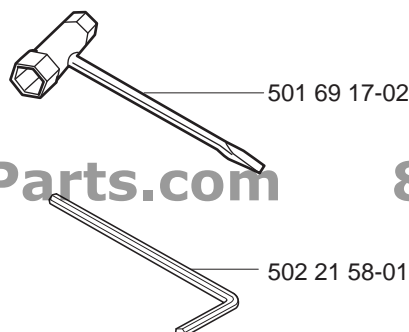

A *compl 506 03 06-02

ConstructionParts.com

888-634-4289

ConstructionParts.com

ConstructionParts.com

888-634-4289

506 03 46-45 Ø 20,0

506 03 46-46 Ø 1"

compl 506 13 83-01 16"

B

ConstructionParts.com

888-634-4289

ConstructionParts.com

ConstructionParts.com

888-634-4289

D

ConstructionParts.com

888-634-4289

E K2500 RAIL
compl 506 23 08-01

ConstructionParts.com

F Accessories
Zubehöre
Accessoires
Acessorios
Tillbehör

ConstructionParts.com

888-634-4289

G Wet cutting kit
*compl 506 32 89-03

506 29 88-01

*506 32 87-01

*B

ConstructionParts.com

*506 29 56-01 (x2)

C

Product	A (mm)	B (mm)	C (mm)
K2500 16"	240	45	360

ConstructionParts.com