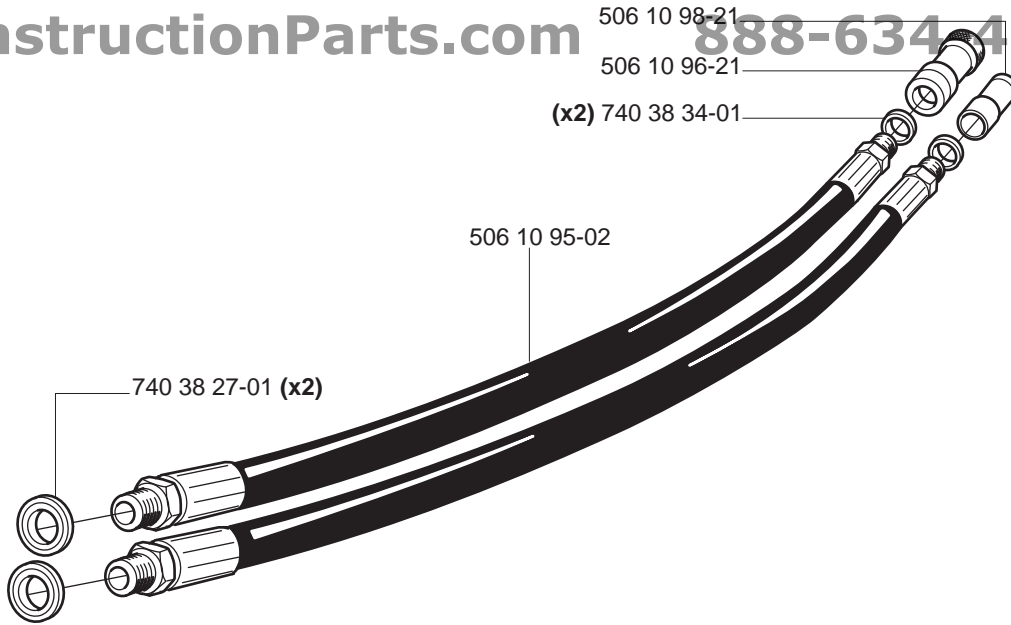

D

ConstructionParts.com

888-634-4289